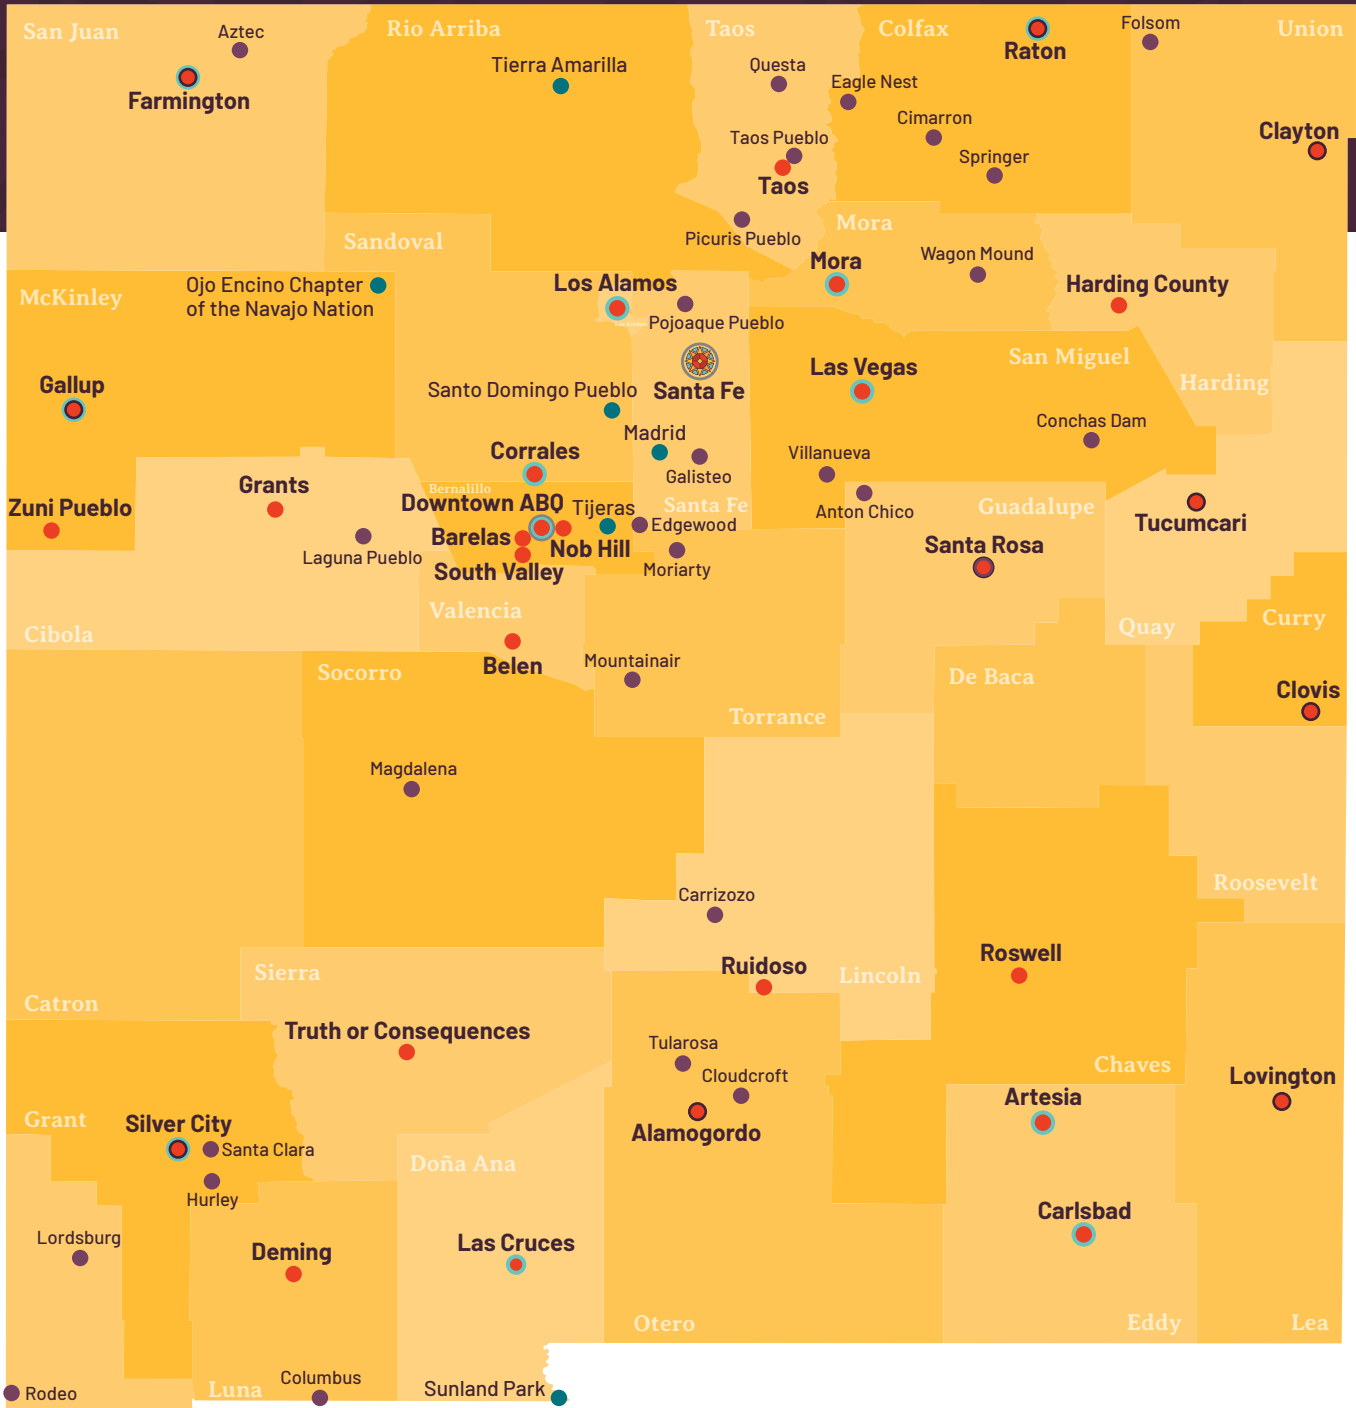

New Mexico MainStreet Network Map

- New Mexico MainStreet Districts
- New Mexico Arts & Cultural Districts
- Historic Theaters
- Urban Neighborhood Commercial Corridors Projects
- Active Frontier and Native American Community Projects
- Completed Frontier and Native American Community Projects
- New Mexico MainStreet Headquarters**

	Active Urban Neighborhood Commercial Corridors Projects
<p>Santa Fe Airport Road Corridor Santa Fe Siler Rufina Nexus Albuquerque International District Albuquerque San Pedro Main Street Corridor Mile Hi District</p>	