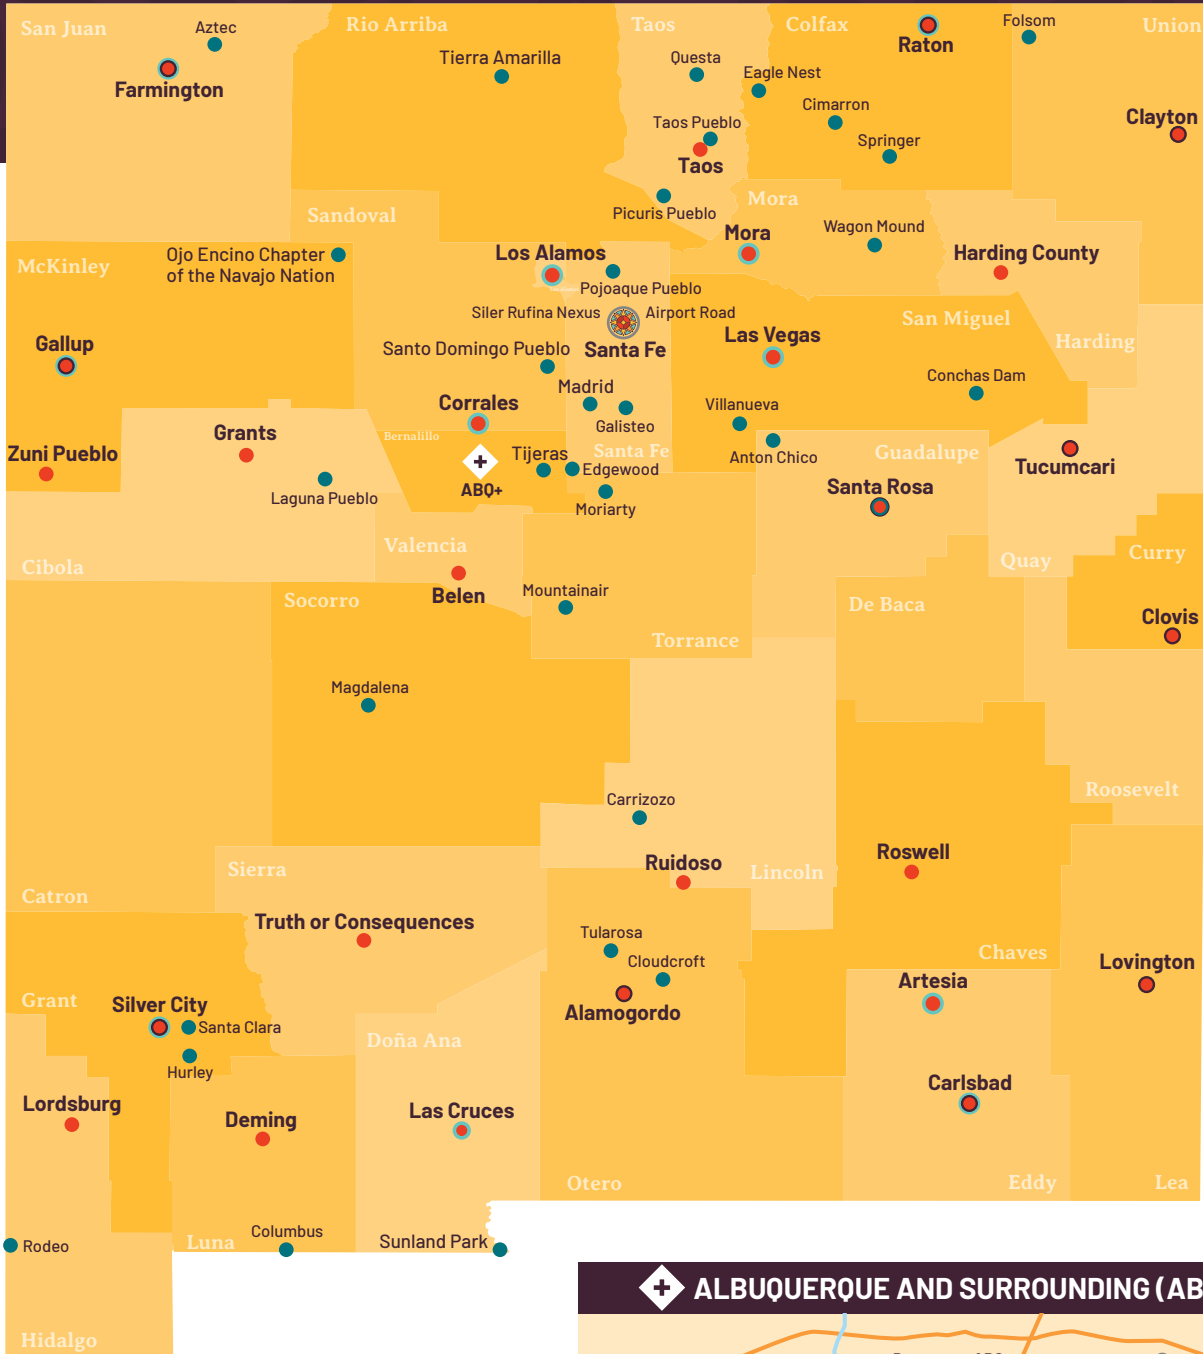

New Mexico MainStreet Network Map

nmmainstreet.org
505.365.3998
info@nmmainstreet.org

Updated June 2024

- New Mexico MainStreet Districts
- New Mexico Arts & Cultural Districts
- Historic Theaters
- Frontier, Rural, and Native American Community Projects
- New Mexico MainStreet Headquarters
- Urban Neighborhood Commercial Corridors Projects